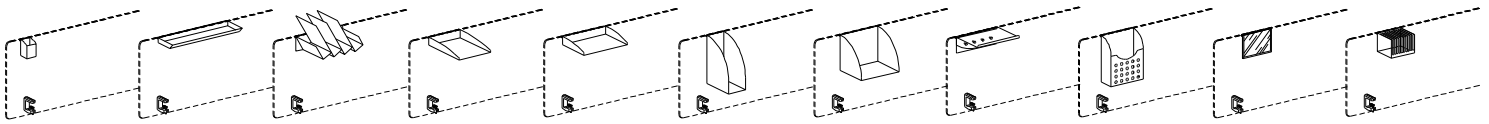

ACCESSORI PER FRONTAL PANELS E BARRE PORTACCESSORI ACCESSORIES FOR FRONTAL PANELS AND HOLDER BARS