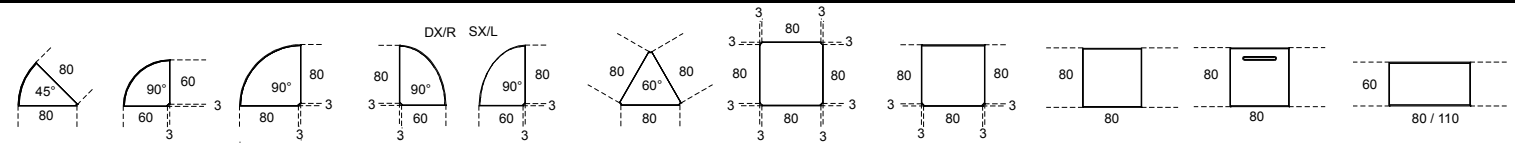

RACCORDI CONNECTION ELEMENTS