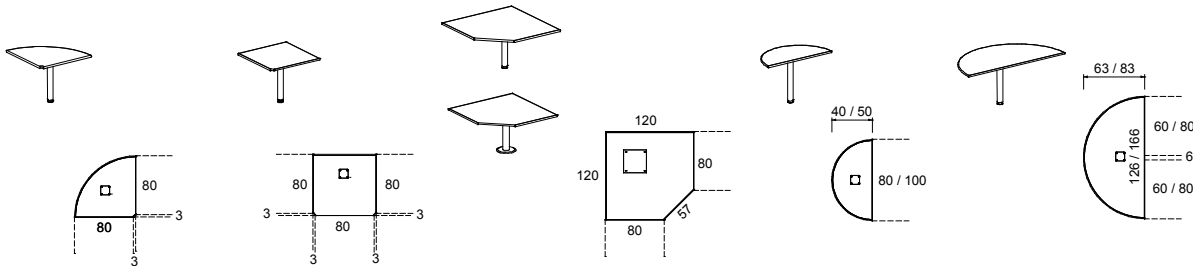

RACCORDI SU COLONNA O GAMBONE CONNECTION ELEMENTS WITH SLIM COLUMN OR COLUMN