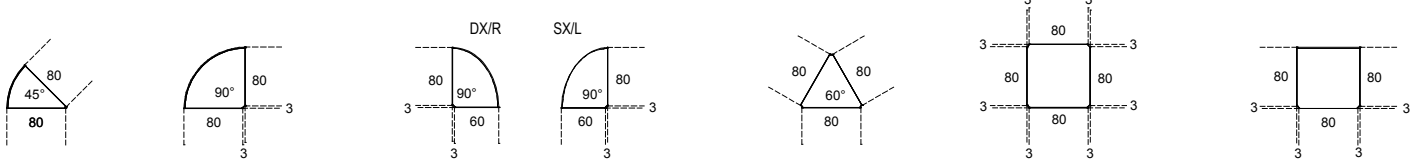

RACCORDI CONNECTION ELEMENTS